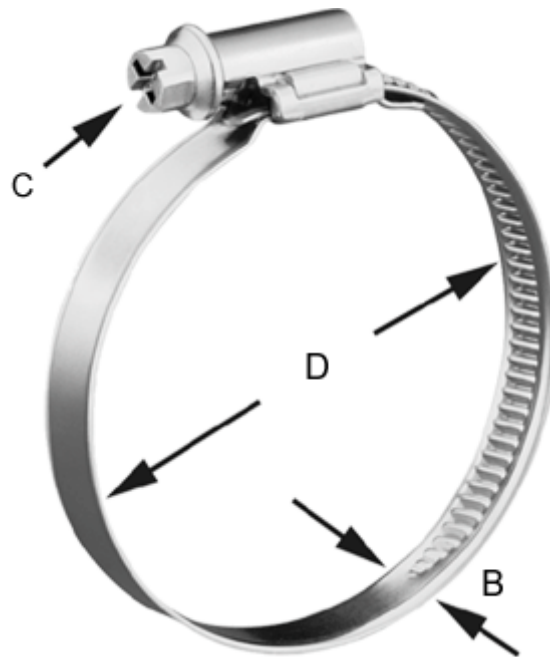

Article number: 021367702100

Description: Worm Drive Hose Clip
TORRO 90-110/12 C7 W2

Measures

C (screw type) = C7 - 7mm

Diameter D = 90-110

Width B = 12.0